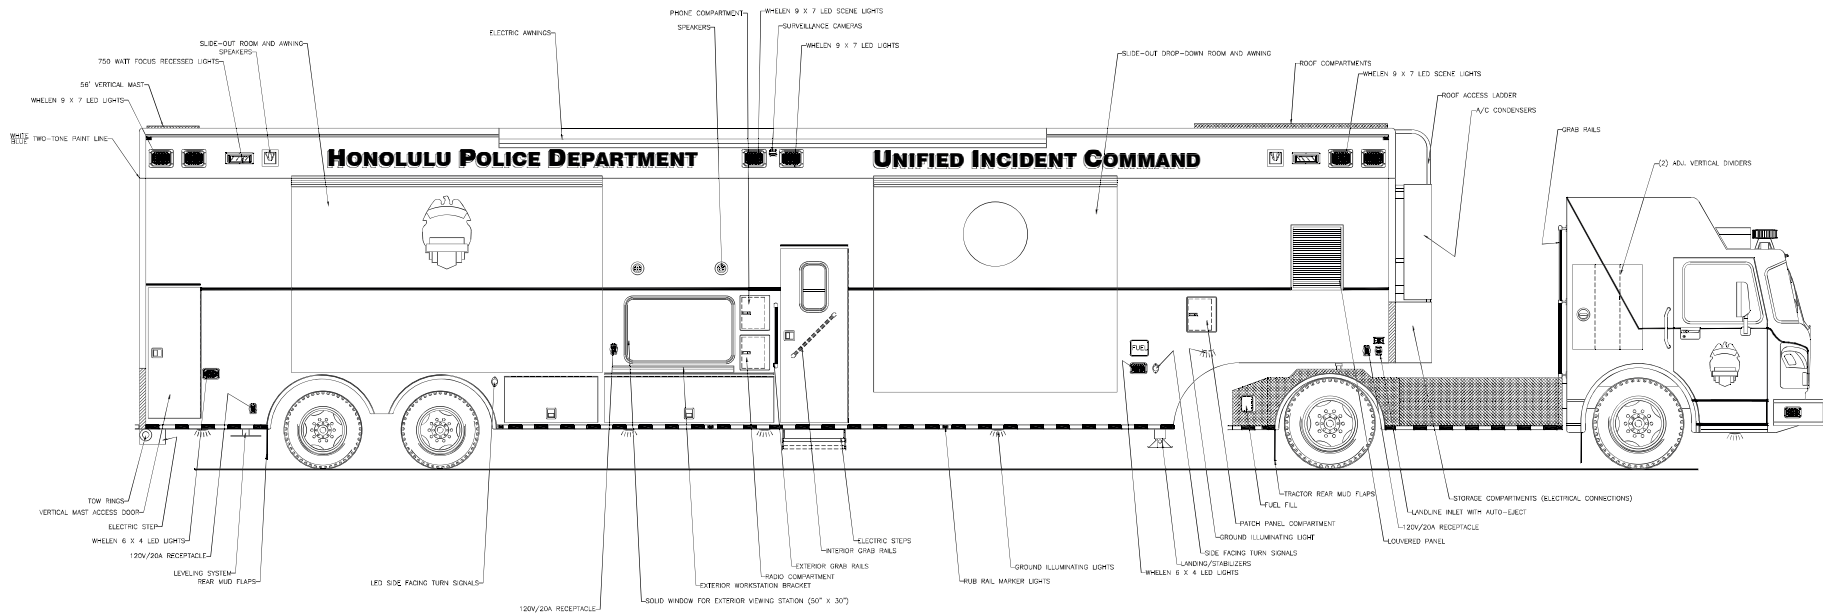

705 13TH STREET, LAKE PARK, FL
800-848-6652

Honolulu Police Department Honolulu, Hawaii

Curbside Overall

<i>E. Vance</i>		DATE: 09/09/10
REVISION 1	NS	10/12/10
REVISION 2	NS	11/11/10
REVISION 3	-	-
REVISION 4	-	-
REVISION 5	-	-