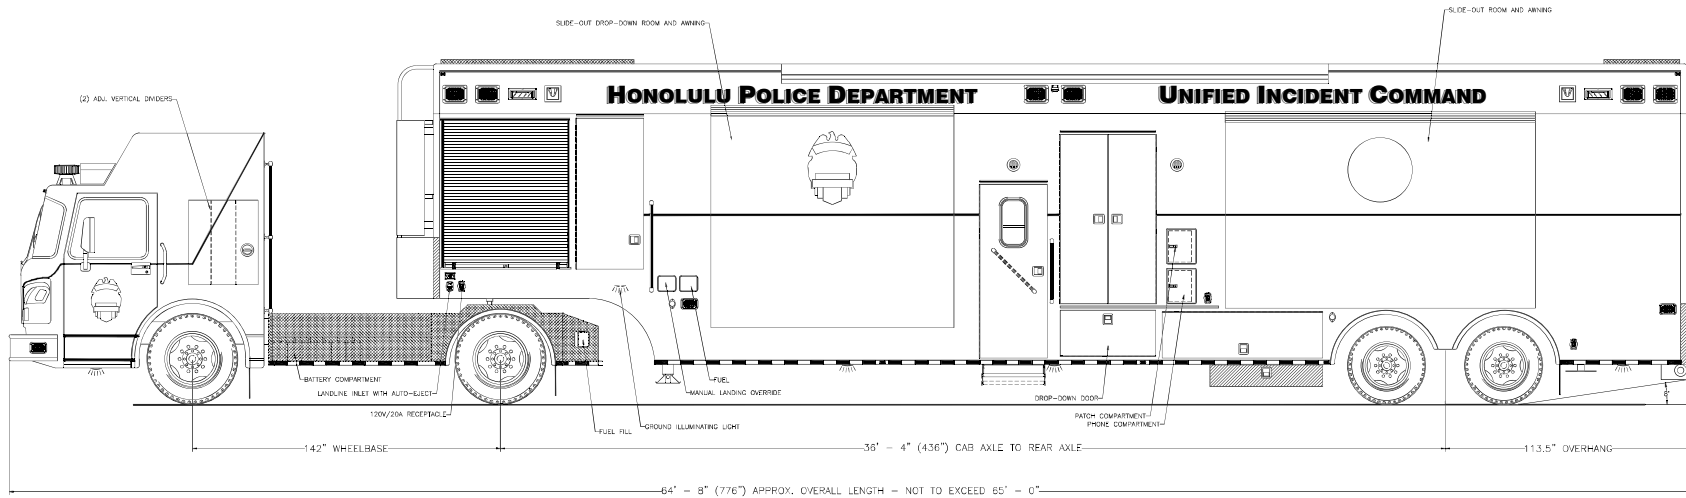

705 13TH STREET, LAKE PARK, FL
800-848-6652

Honolulu Police Department
Honolulu, Hawaii

<i>E. J. ...</i>		DATE: 09/09/10
REVISION 1		NS - 10/12/10
REVISION 2		NS - 11/11/10
REVISION 3		-
REVISION 4		-
REVISION 5		-

Streetside Overall