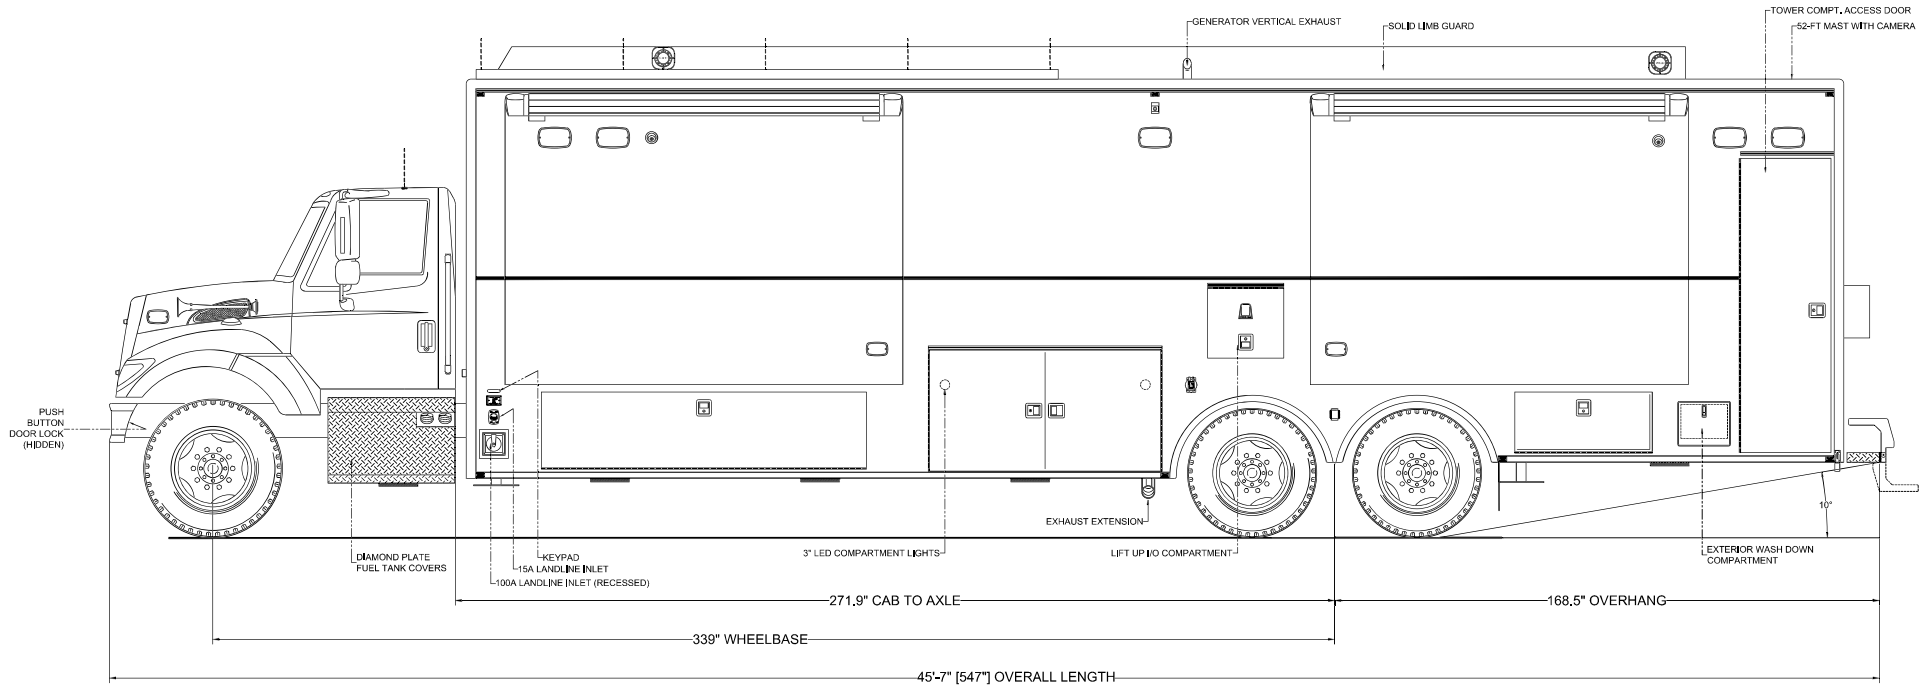

705 13TH STREET, LAKE PARK, FL
800-848-6652

Palm Beach County Fire Rescue West Palm Beach, FL

DATE:	09/02/21
REVISION 1	KS - 09/04/20
REVISION 2	-
REVISION 3	-
REVISION 4	-
REVISION 5	-

Streetside Overall