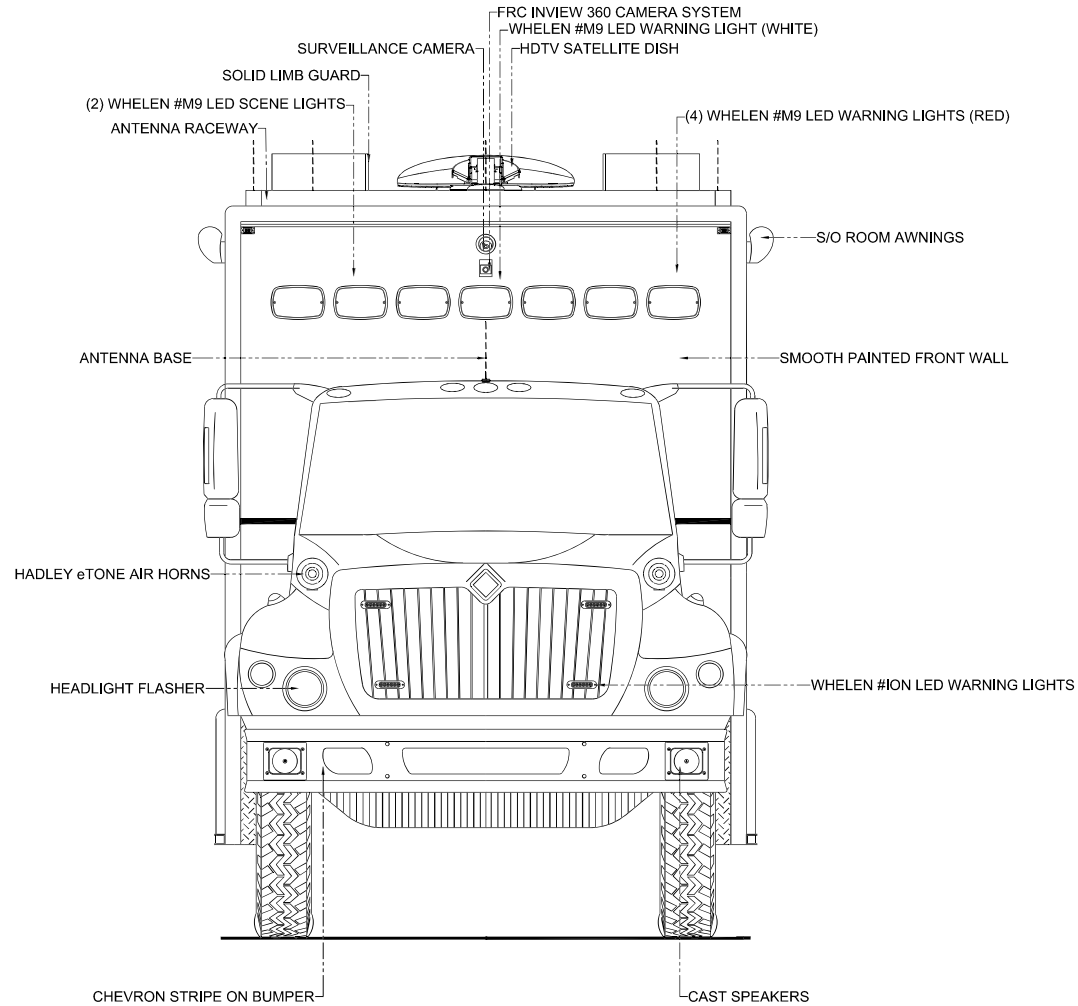

DATE: 9/2/21

REVISION 1	NS - 09/04/20
REVISION 2	-
REVISION 3	-
REVISION 4	-
REVISION 5	-

705 13TH STREET, LAKE PARK, FL
800-848-6652

REVISED
09-02-21

Palm Beach County Fire Rescue West Palm Beach, FL

Front View