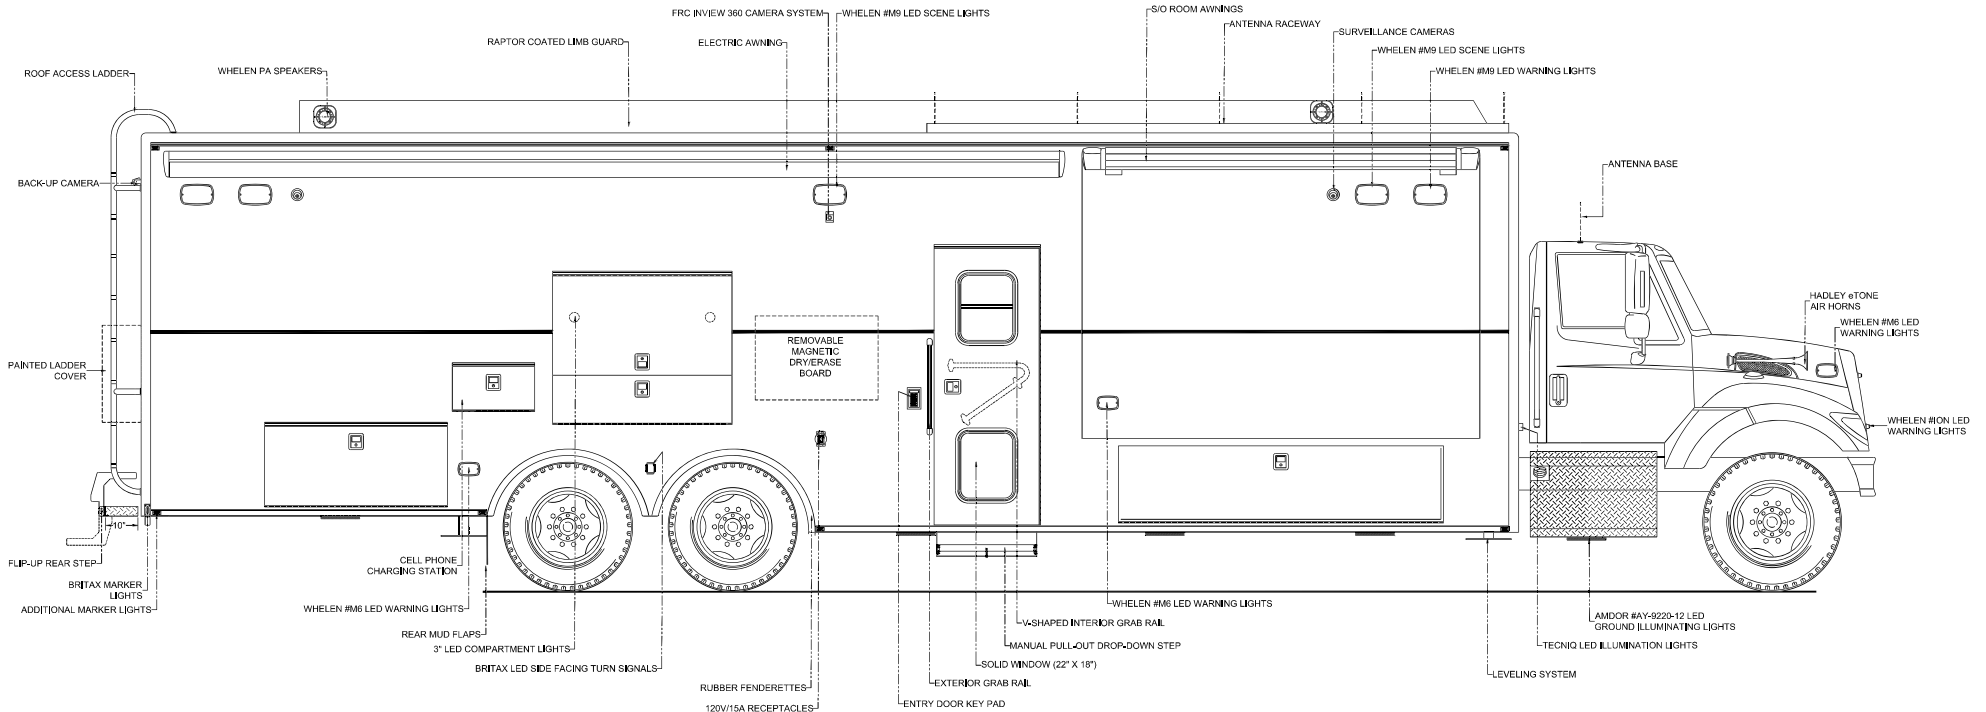

DATE:	09/02/21
REVISION 1	KS - 09/04/20
REVISION 2	-
REVISION 3	-
REVISION 4	-
REVISION 5	-

Streetside Overall

705 13TH STREET, LAKE PARK, FL
800-848-6652

Palm Beach County Fire Rescue West Palm Beach, FL