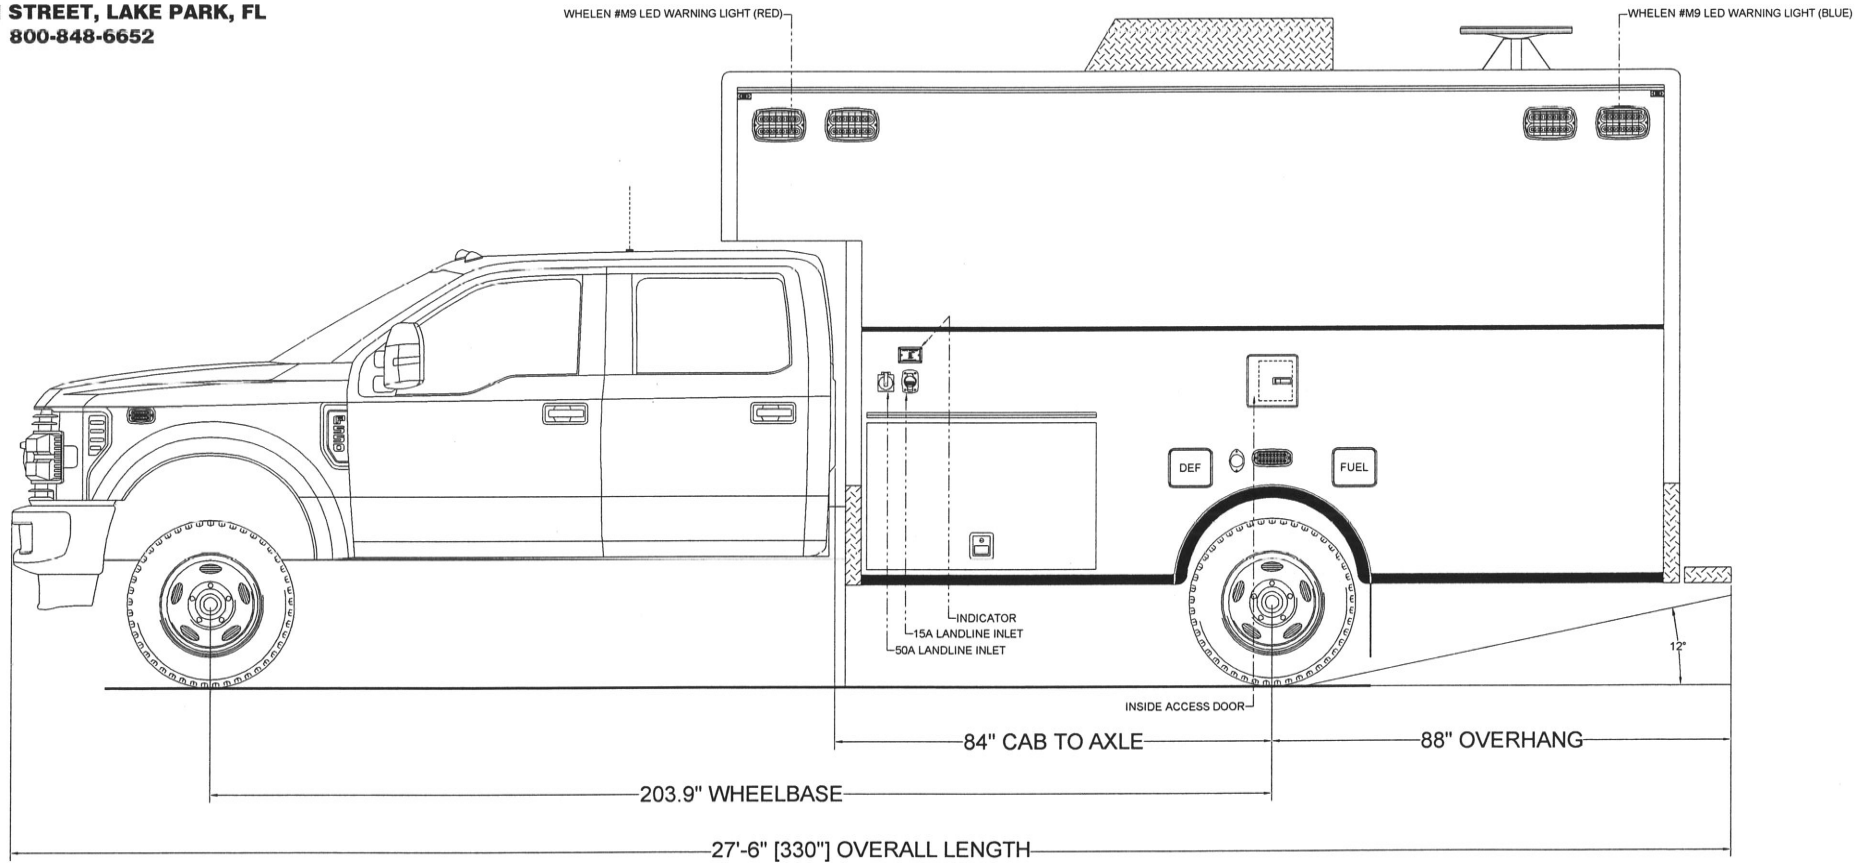

705 13TH STREET, LAKE PARK, FL
800-848-6652

Tallahassee Police Department Tallahassee, FL

Streetside Overall

THESE DESIGN/ENGINEERING DRAWING(S) ARE THE PROPERTY OF EMERGENCY VEHICLES, INC. THEY ARE PROPRIETARY, AND ARE FOR THE EXCLUSIVE USE OF YOUR ENTITY. ANY DIVULGING OF THIS DATA TO A THIRD PARTY IS PROHIBITED.