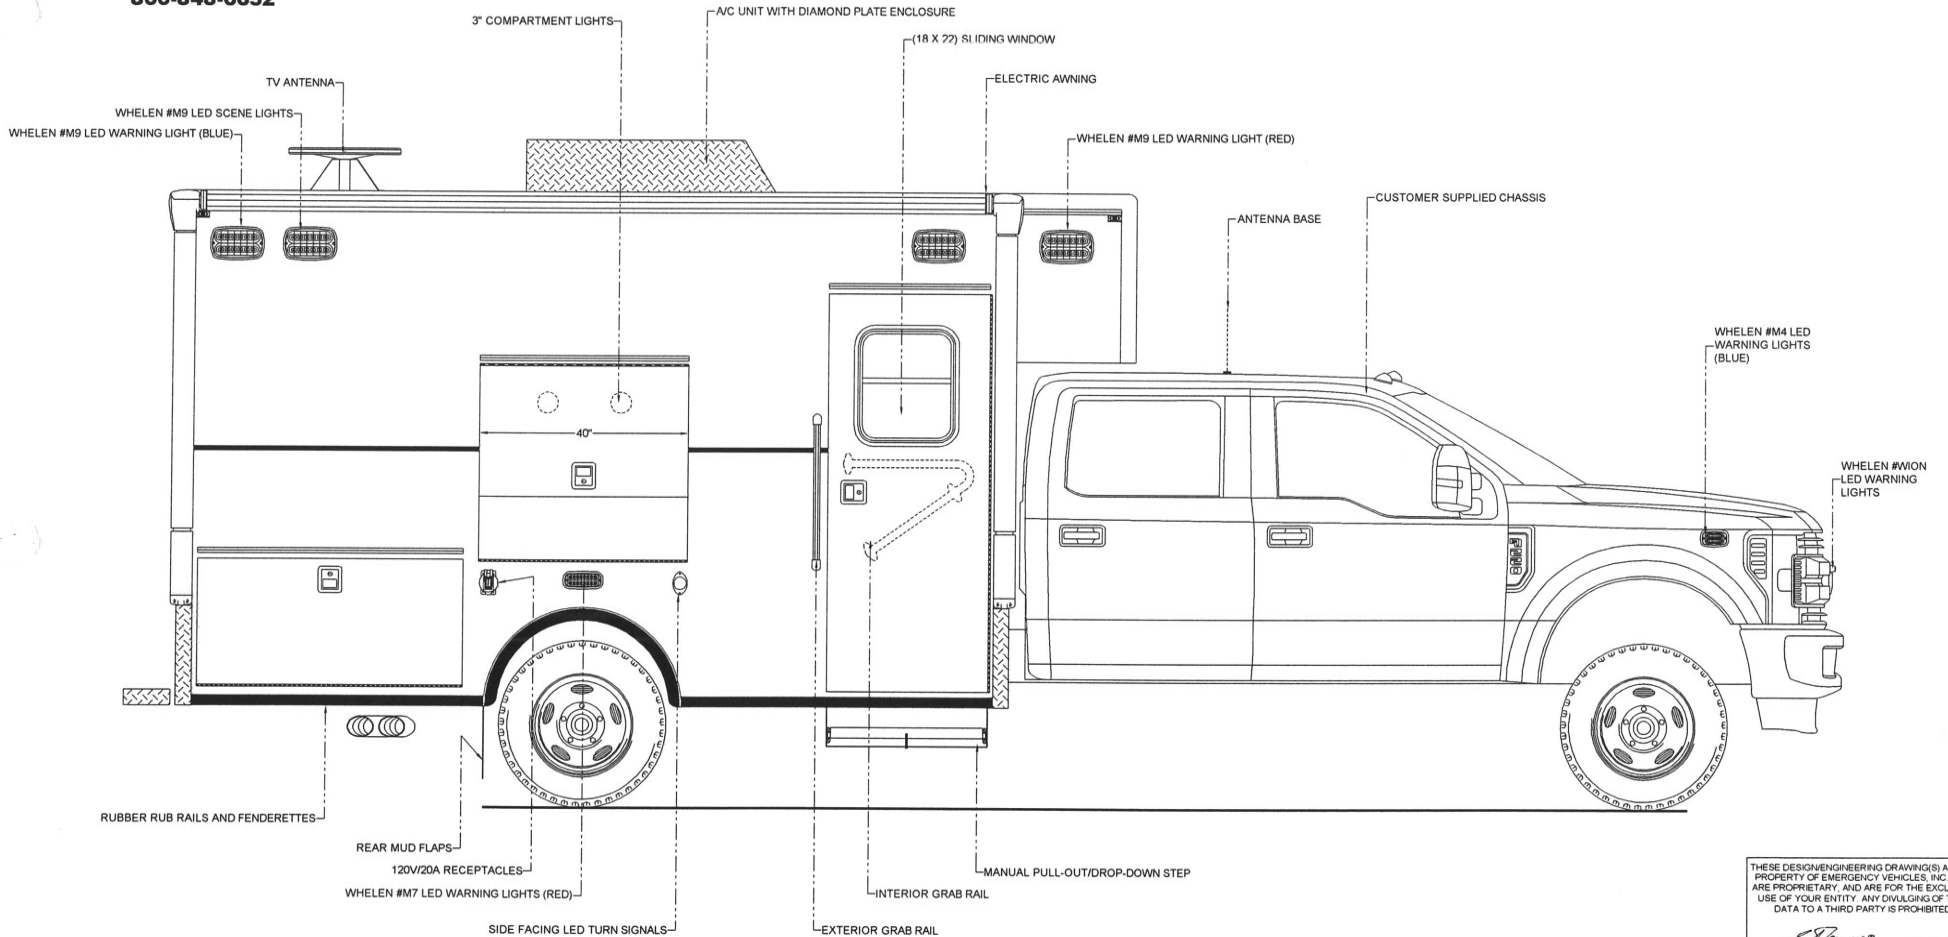

705 13TH STREET, LAKE PARK, FL
800-848-6652

Tallahassee Police Department Tallahassee, FL

Curbside Overall

<i>E. J. [Signature]</i>		DATE 02/26/19
REVISION 1	-	
REVISION 2	-	
REVISION 3	-	
REVISION 4	-	
REVISION 5	-