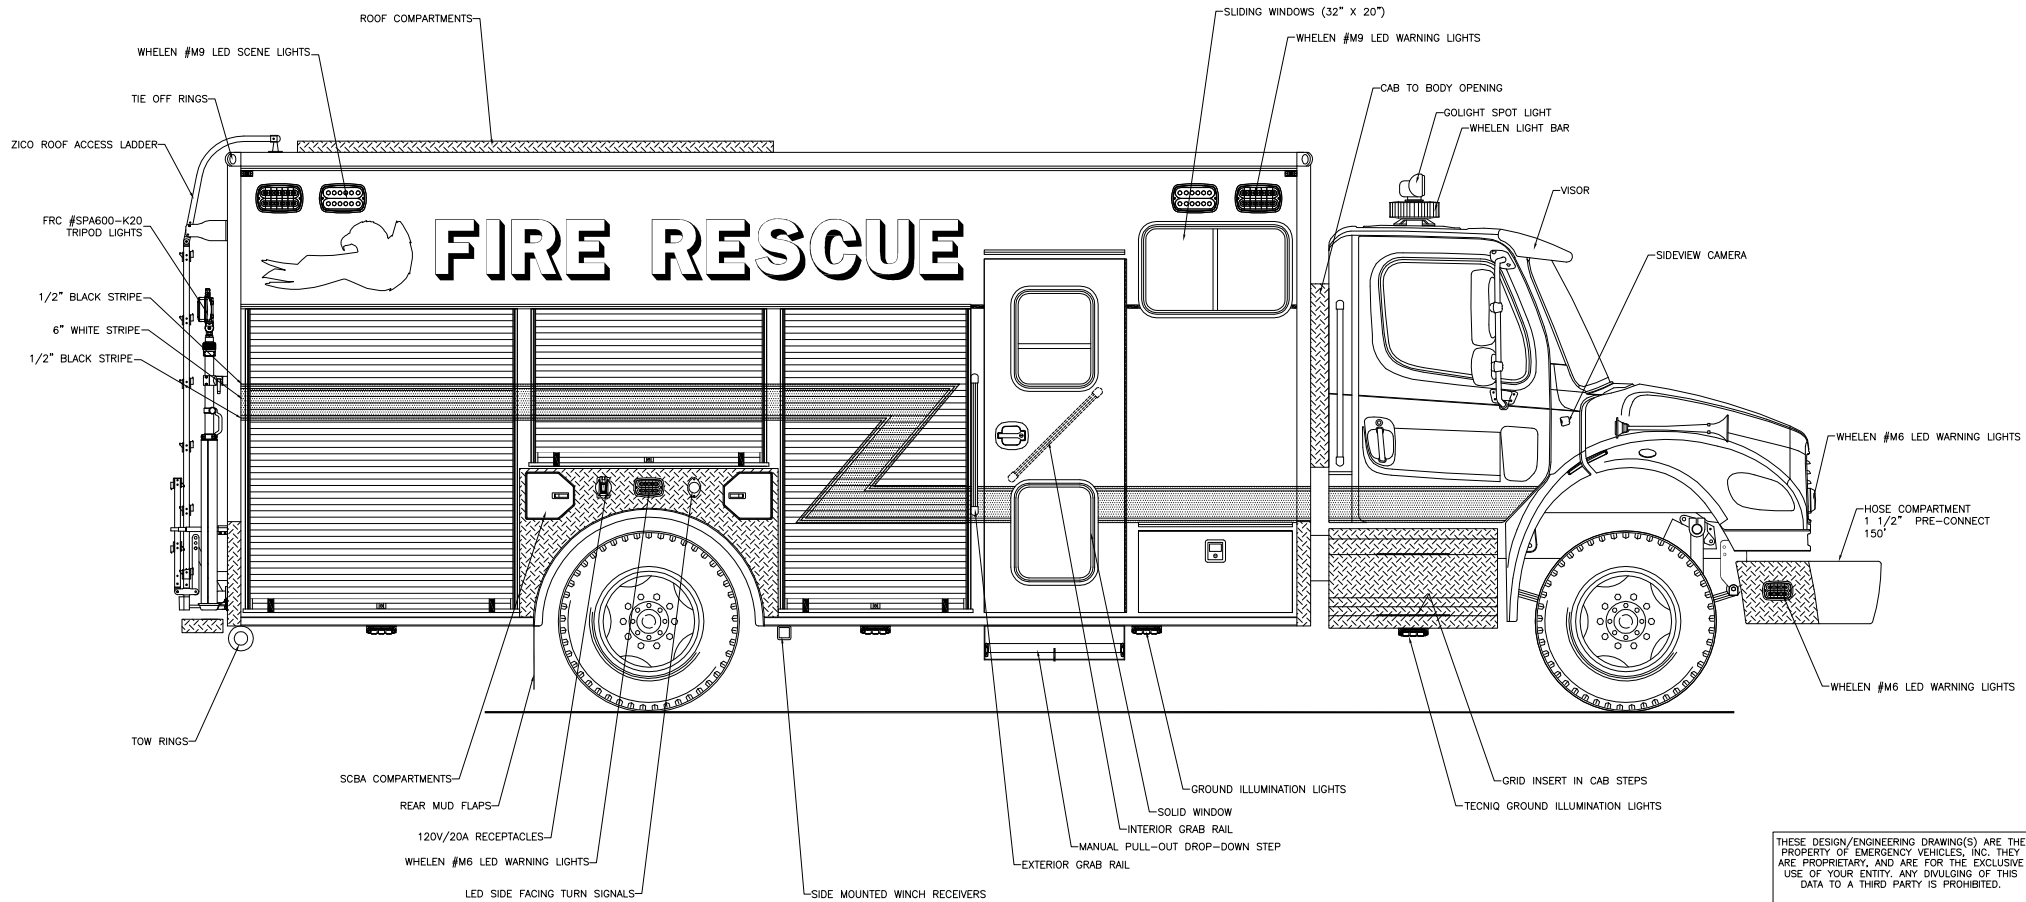

705 13TH STREET, LAKE PARK, FL
800-848-6652

Emergency Vehicles, Inc.
Lake Park, Florida

Curbside Overall

		DATE: 10/15/15
REVISION 1	ACS -	12/22/15
REVISION 2	NS -	03/17/16
REVISION 3	-	-
REVISION 4	-	-
REVISION 5	-	-