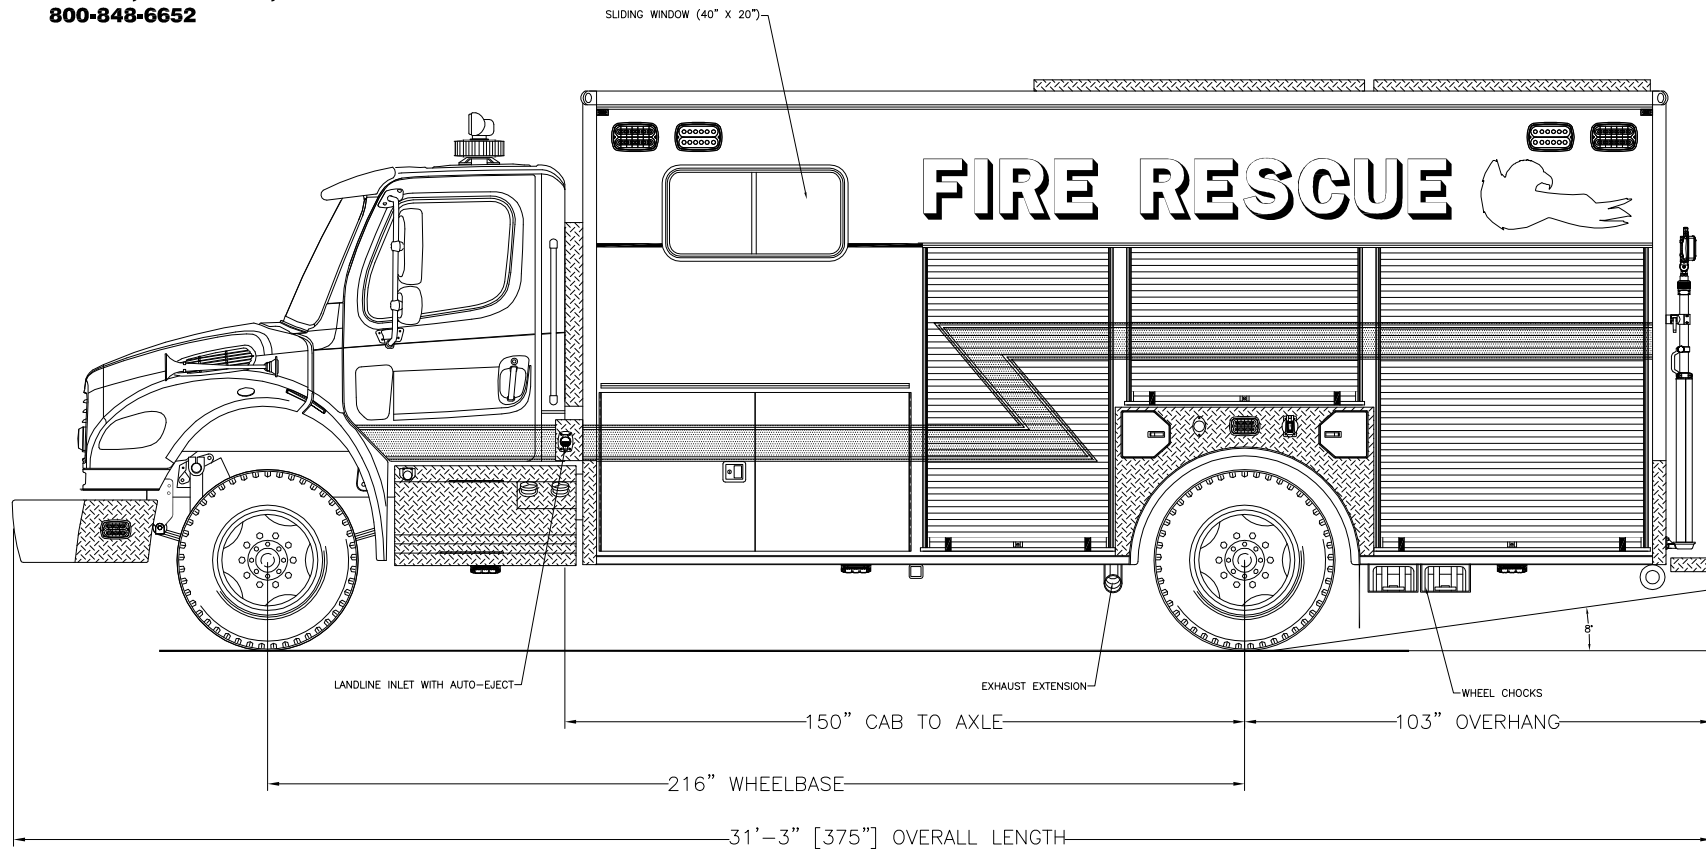

705 13TH STREET, LAKE PARK, FL
800-848-6652

*Emergency Vehicles, Inc.
Lake Park, Florida*

Streetside Overall

E.V. Inc. DATE: 10/15/15

REVISION 1	ACS - 12/22/15
REVISION 2	NS - 03/17/16
REVISION 3	-
REVISION 4	-
REVISION 5	-