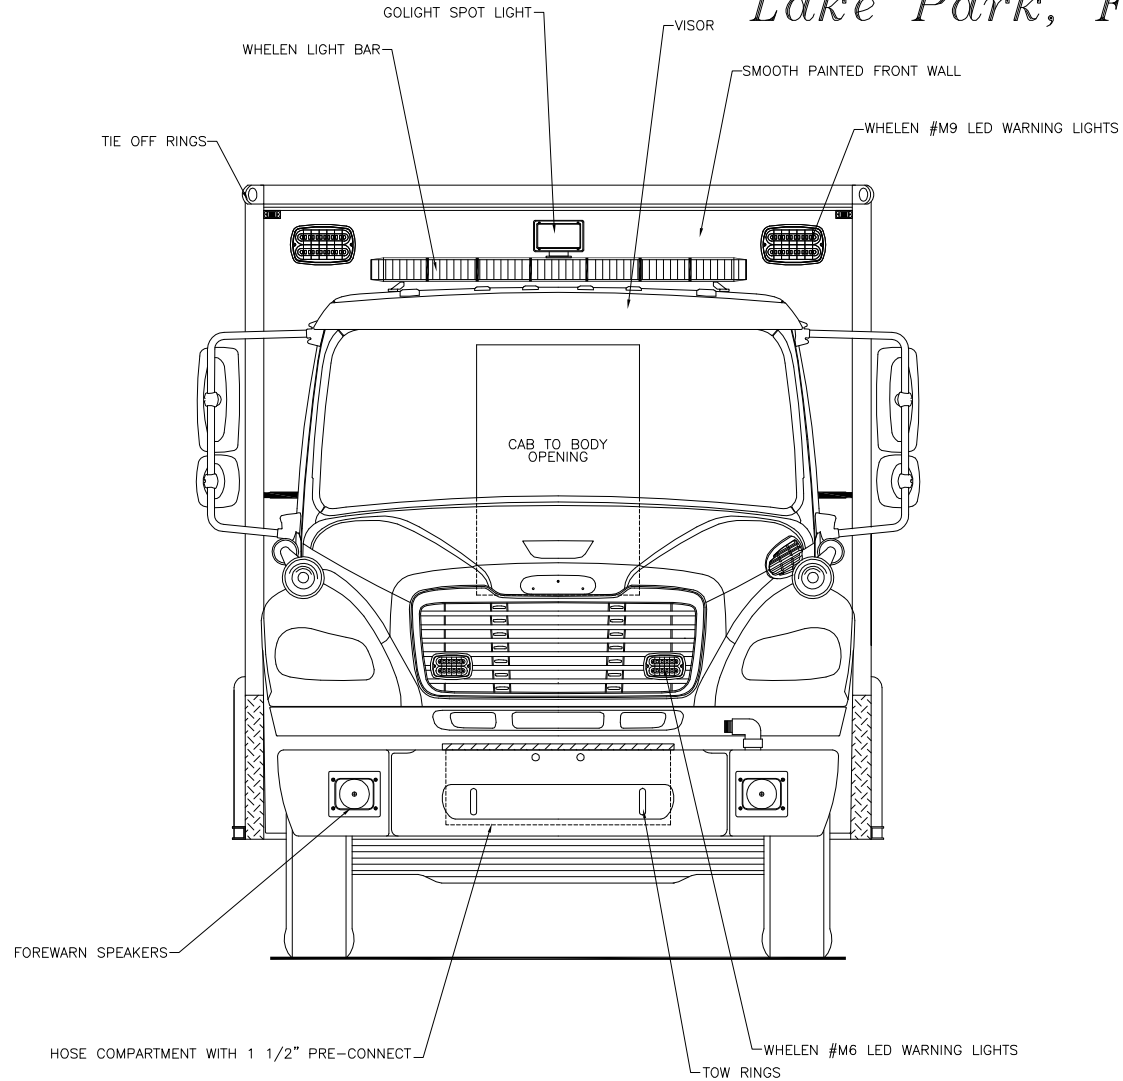

705 13TH STREET, LAKE PARK, FL
800-848-6652

*Emergency Vehicles, Inc.
Lake Park, Florida*

Front View

E.V. Inc. DATE: 10/15/15

REVISION 1	ACS - 12/22/15
REVISION 2	NS - 03/17/16
REVISION 3	-
REVISION 4	-
REVISION 5	-