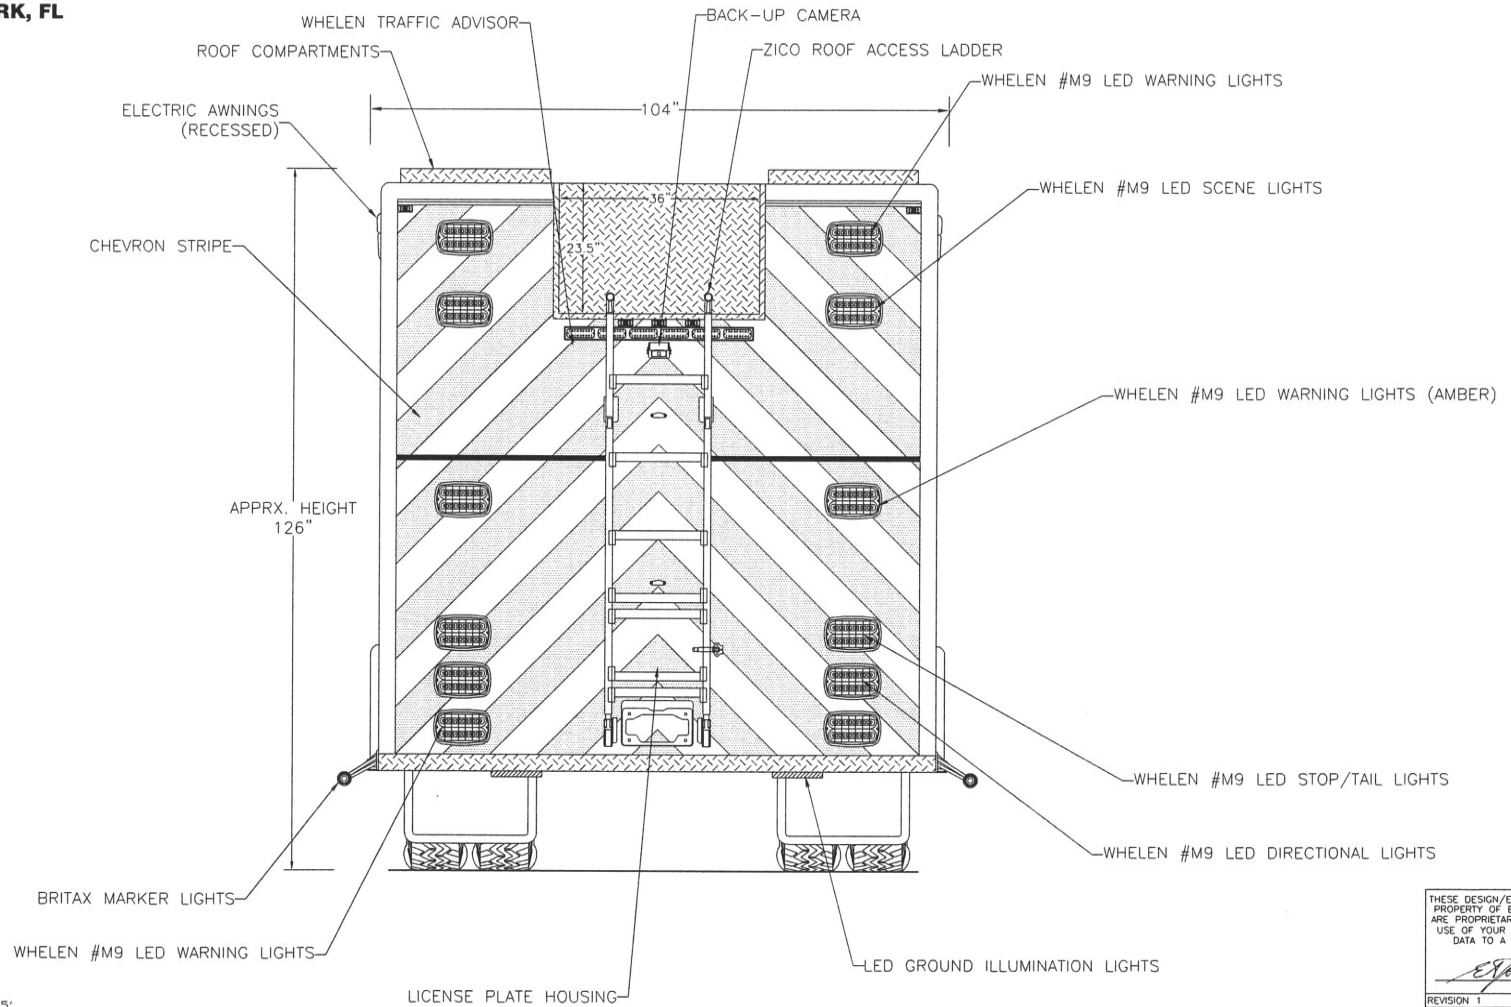

705 13TH STREET, LAKE PARK, FL
800-848-6652

West Palm Beach Fire Rescue West Palm Beach, Florida

Rear View

THESE DESIGN/ENGINEERING DRAWING(S) ARE THE PROPERTY OF EMERGENCY VEHICLES, INC. THEY ARE PROPRIETARY, AND ARE FOR THE EXCLUSIVE USE OF YOUR ENTITY. ANY DIVULGING OF THIS DATA TO A THIRD PARTY IS PROHIBITED.

E. J. [Signature] DATE: 02/02/16

REVISION 1	LP - 08/17/17
REVISION 2	NS - 05/17/18
REVISION 3	NS - 06/11/18
REVISION 4	-
REVISION 5	-