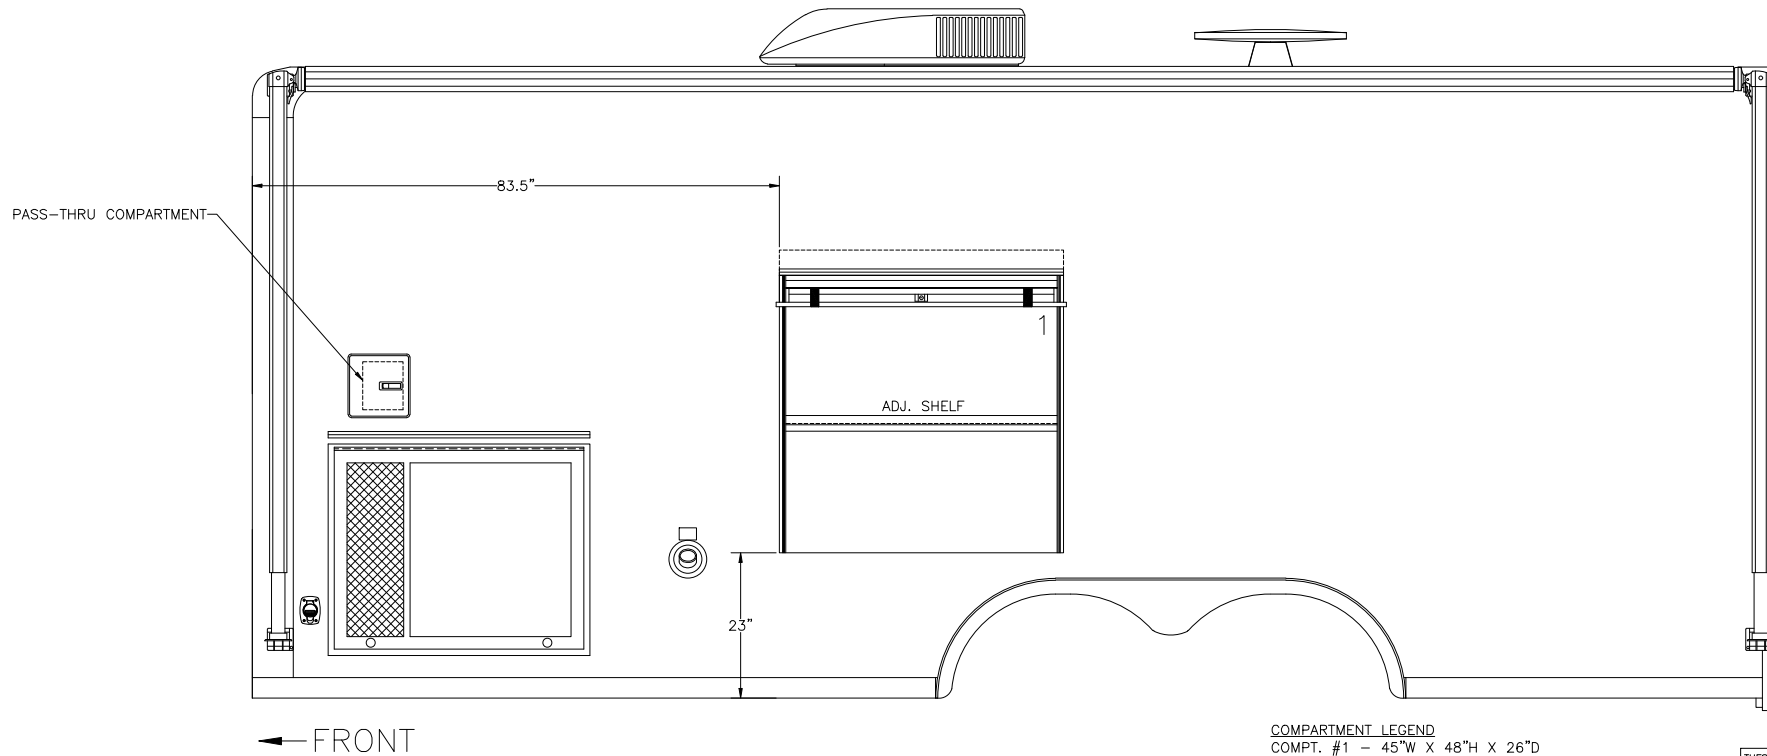

705 13TH STREET, LAKE PARK, FL
800-848-6652

Clinton Police Department
Clinton, Mississippi

Streetside Body

E. Spencer DATE: 03/27/15

REVISION 1	-
REVISION 2	-
REVISION 3	-
REVISION 4	-
REVISION 5	-