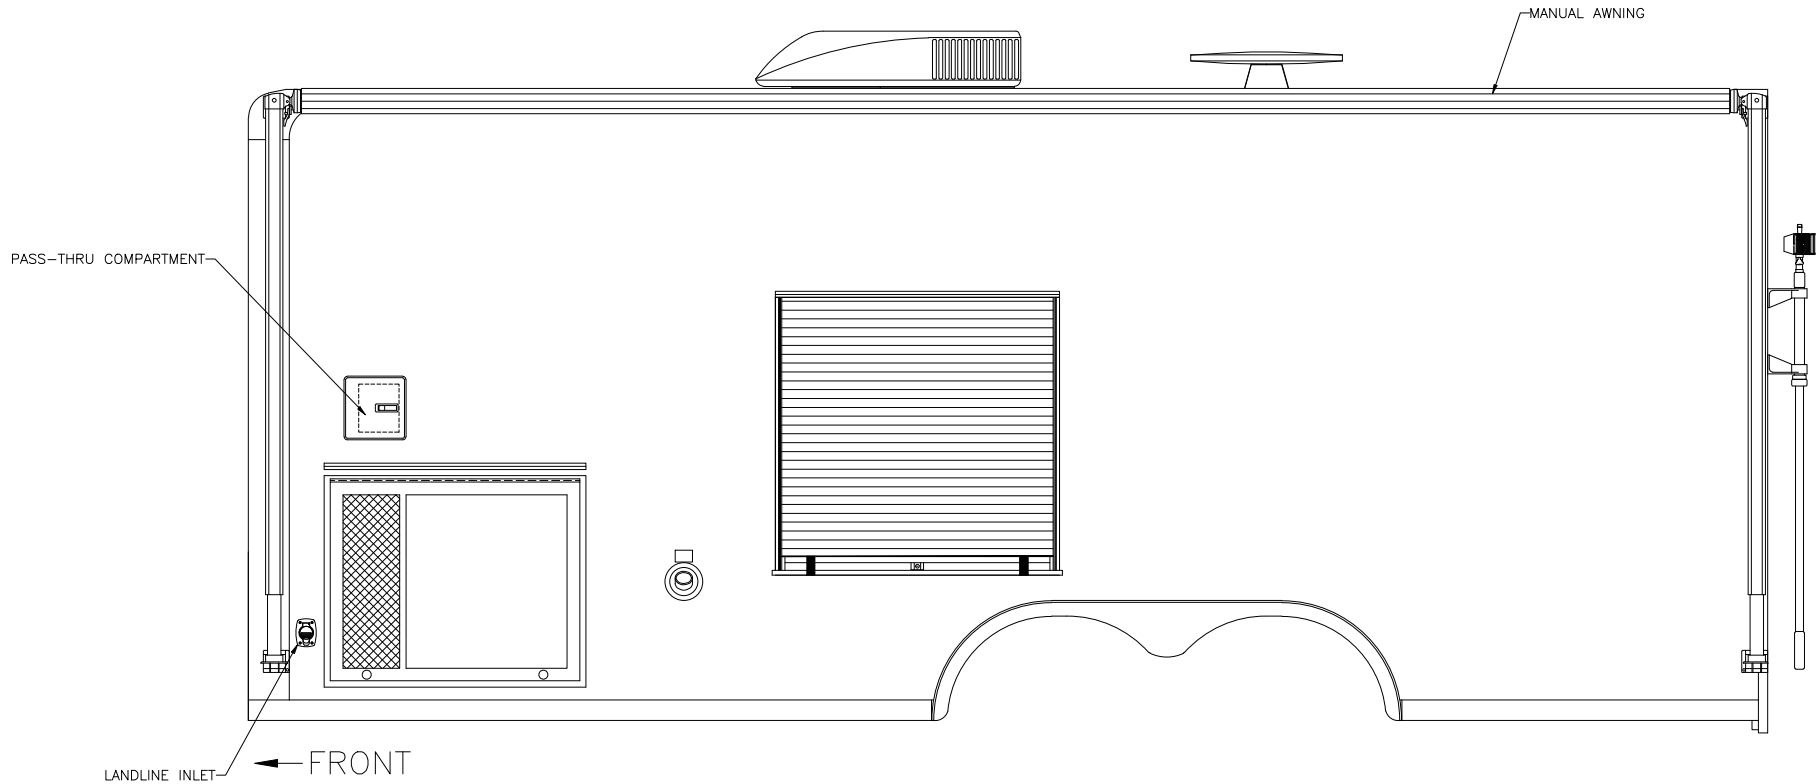

705 13TH STREET, LAKE PARK, FL
800-848-6652

*Clinton Police Department
Clinton, Mississippi*

Streetside Overall

E. J. ... DATE: 3/27/15

REVISION 1	-
REVISION 2	-
REVISION 3	-
REVISION 4	-
REVISION 5	-