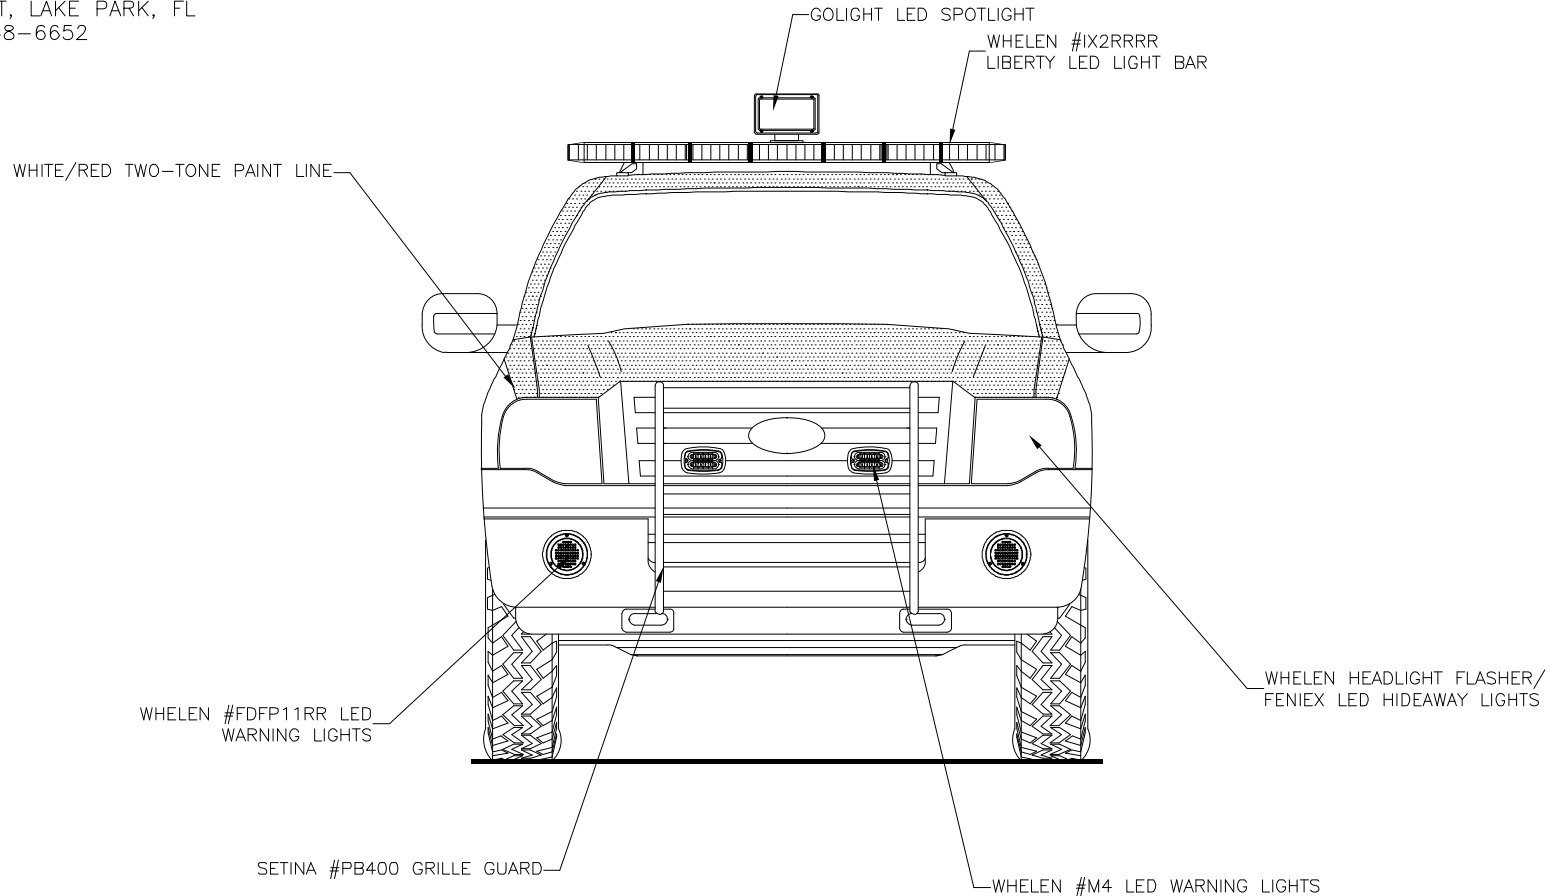

705 13TH STREET, LAKE PARK, FL
800-848-6652

Pompano Beach Fire Rescue Pompano Beach, Florida

Front View

		DATE: 05/19/17
REVISION 1	-	-
REVISION 2	-	-
REVISION 3	-	-
REVISION 4	-	-
REVISION 5	-	-