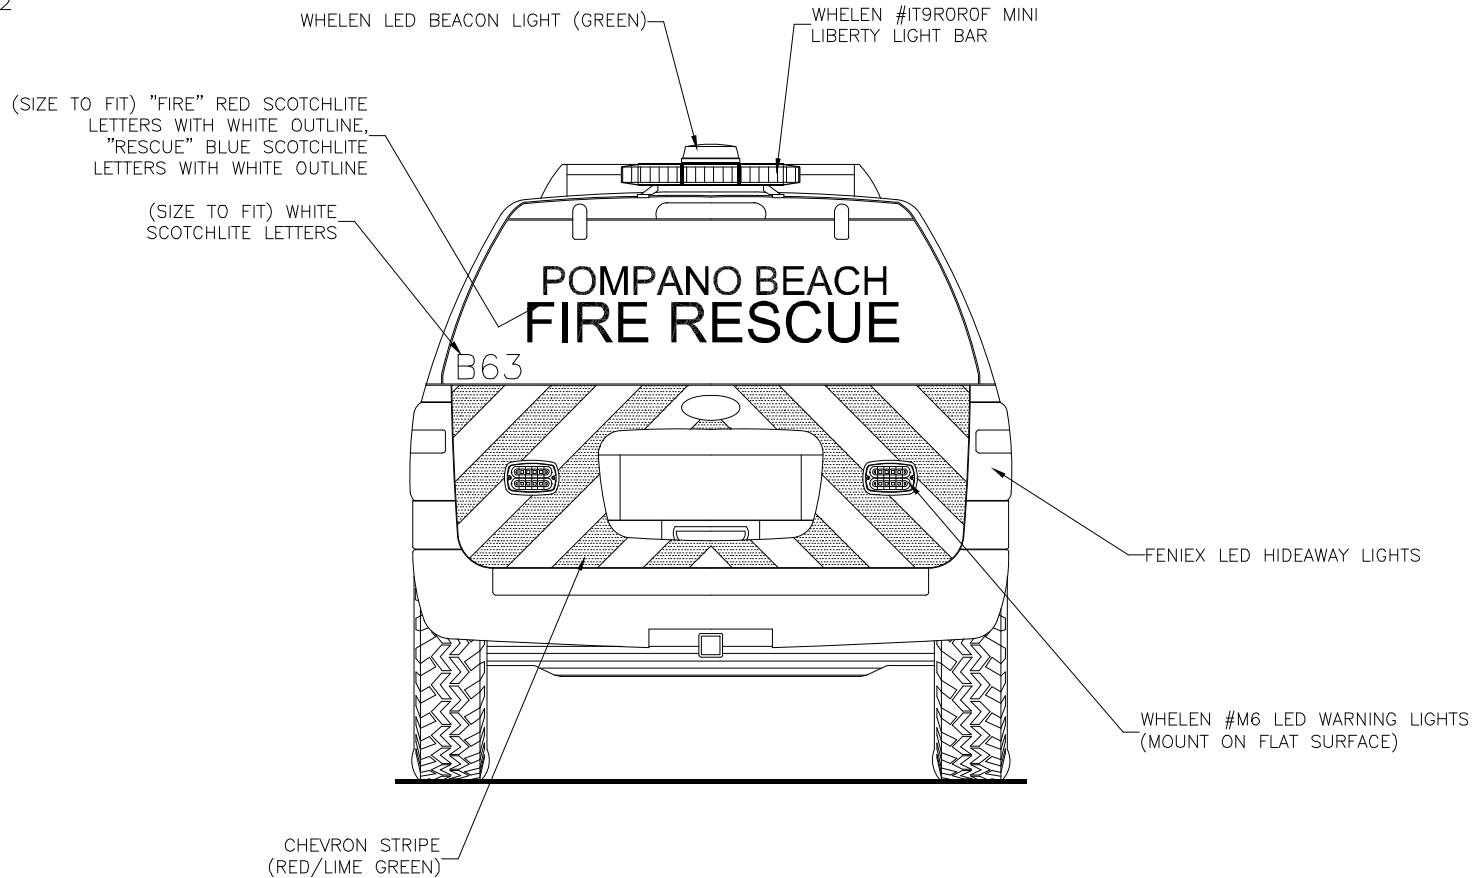

705 13TH STREET, LAKE PARK, FL
800-848-6652

Pompano Beach Fire Rescue Pompano Beach, Florida

Rear View

REVISION 1	-	DATE: 05/19/17
REVISION 2	-	
REVISION 3	-	
REVISION 4	-	
REVISION 5	-