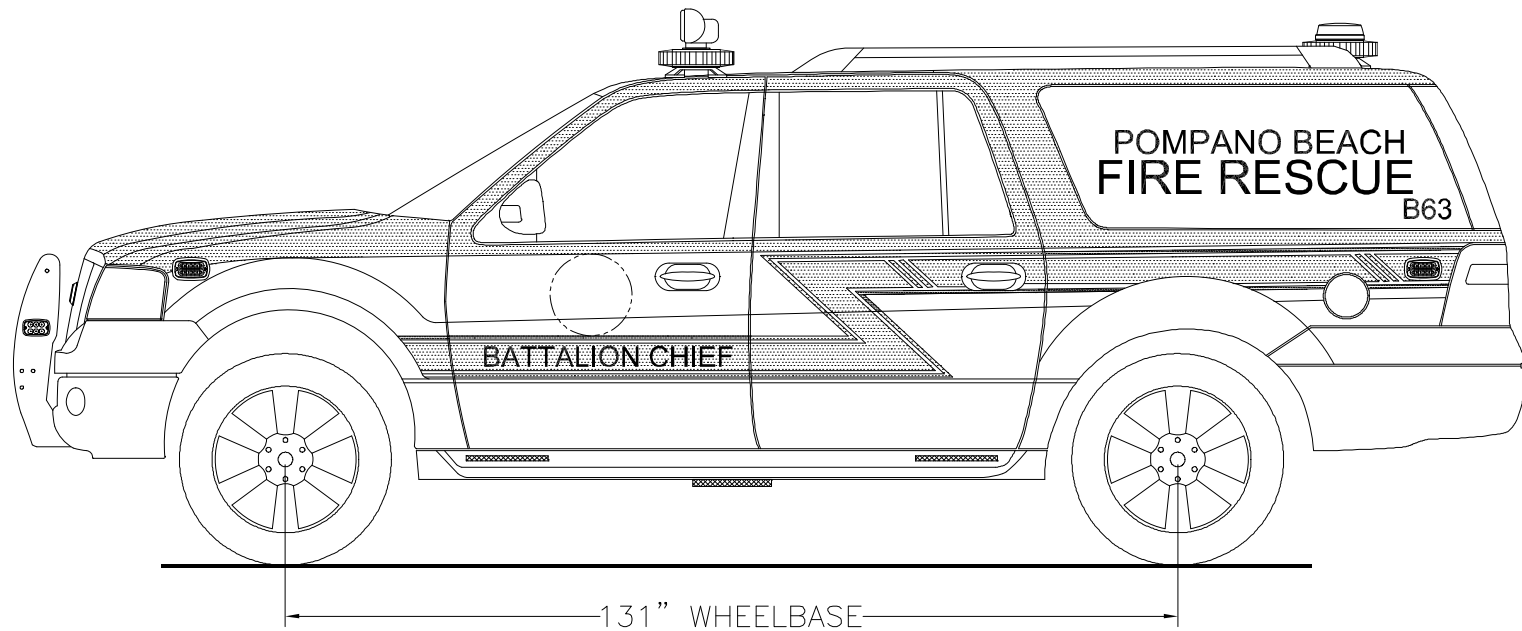

705 13TH STREET, LAKE PARK, FL
800-848-6652

Pompano Beach Fire Rescue Pompano Beach, Florida

Streetside Overall

	DATE: 05/19/17
REVISION 1	-
REVISION 2	-
REVISION 3	-
REVISION 4	-
REVISION 5	-