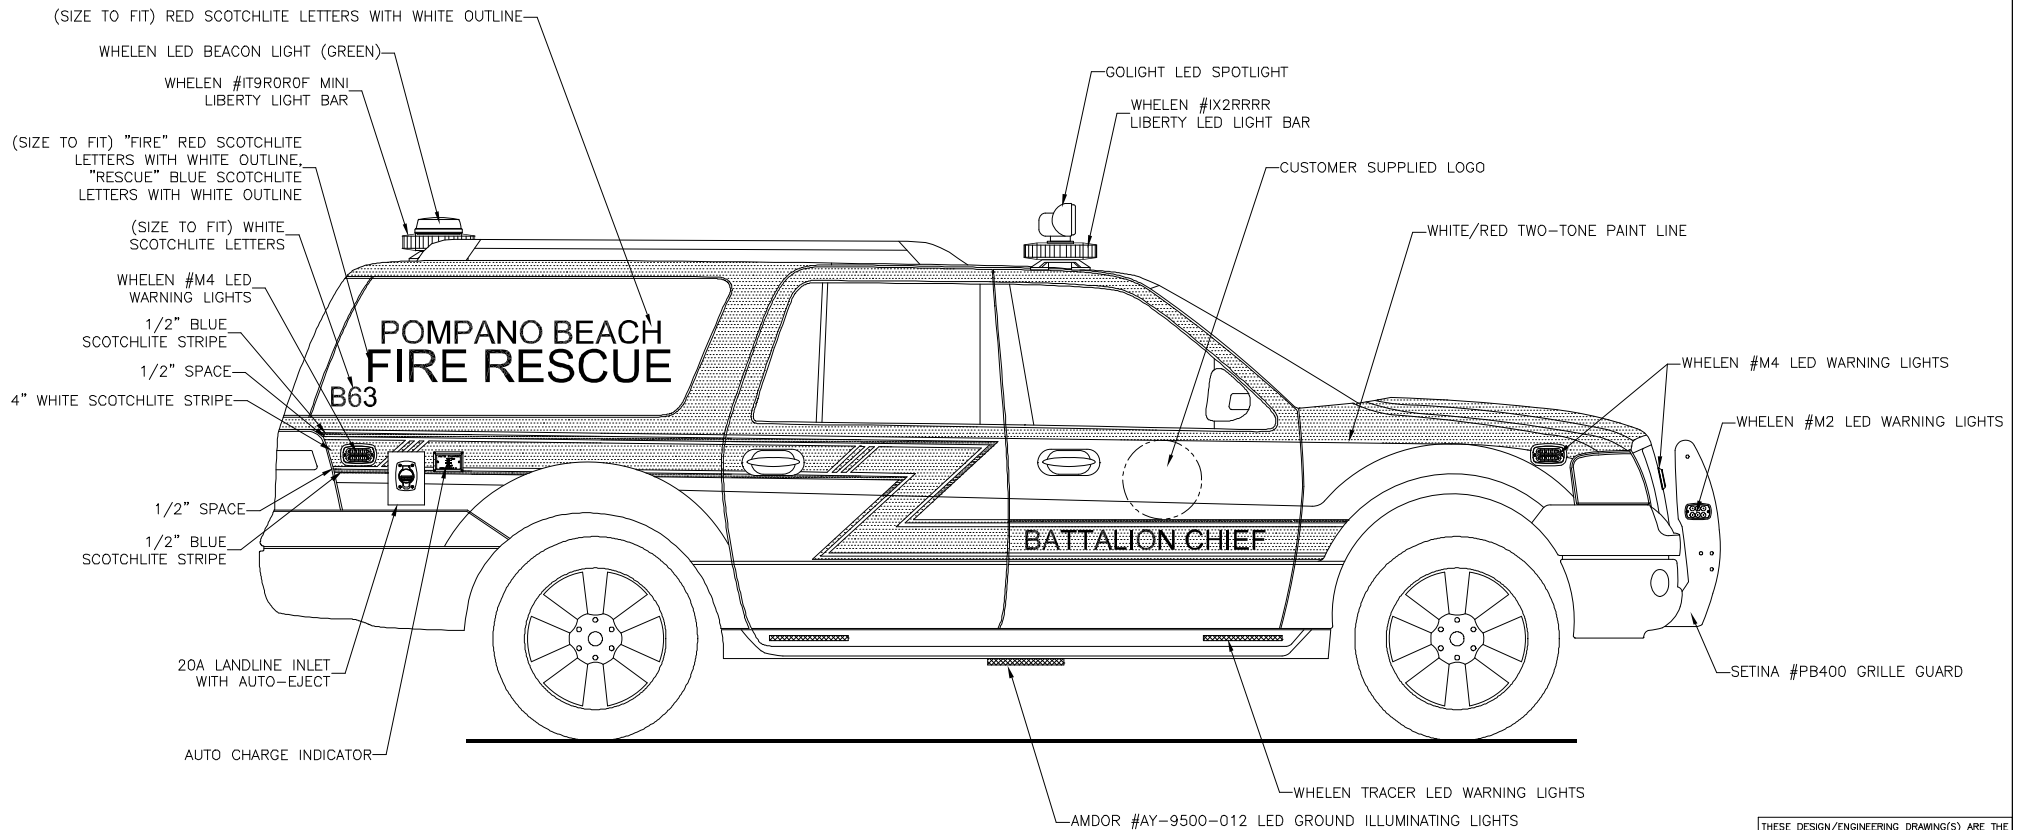

705 13TH STREET, LAKE PARK, FL
800-848-6652

Pompano Beach Fire Rescue Pompano Beach, Florida

Curbside Overall

REVISION 1	-	DATE: 05/19/17
REVISION 2	-	
REVISION 3	-	
REVISION 4	-	
REVISION 5	-