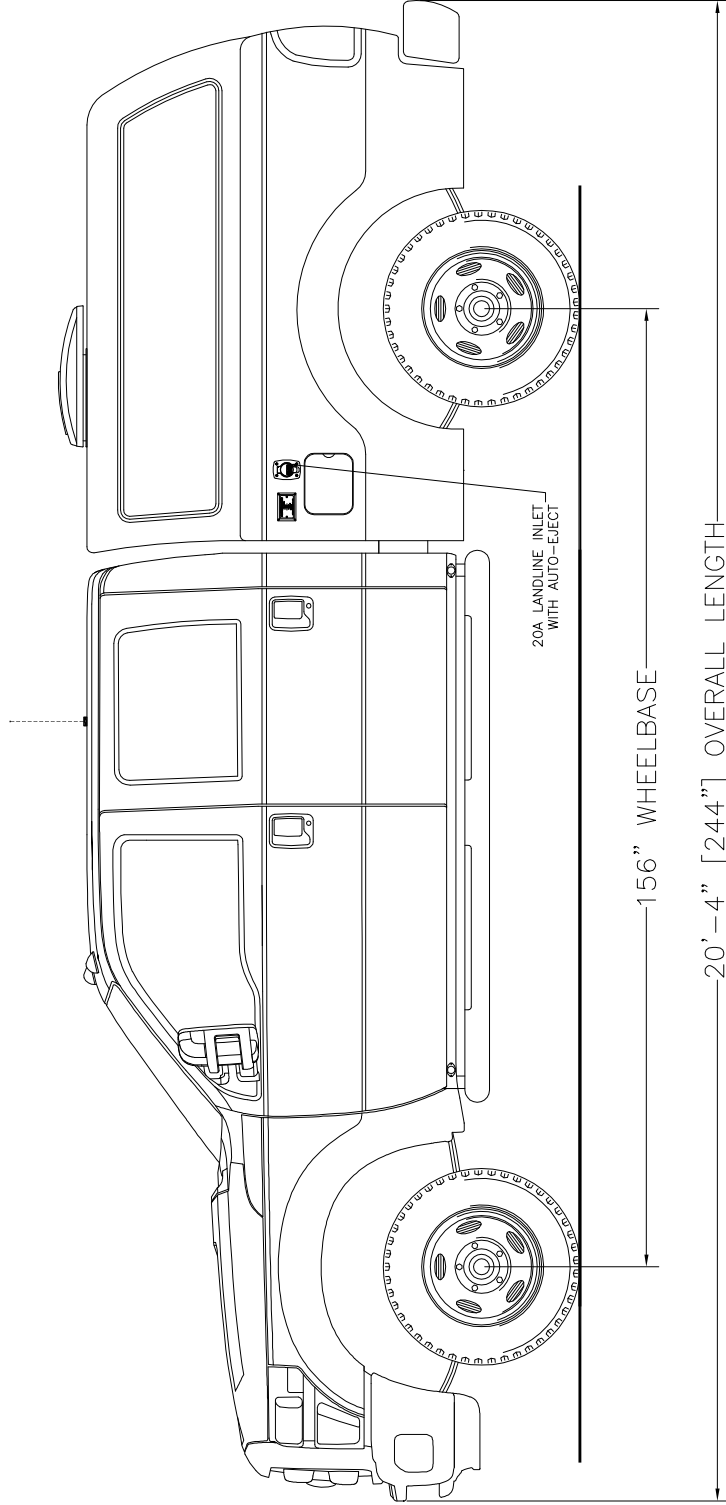

*Jersey City Police Department
Jersey City, New Jersey*

705 13TH STREET, LAKE PARK, FL
800-848-6652

EJ DATE: 12/07/15

REVISION 1	---
REVISION 2	---
REVISION 3	---
REVISION 4	---
REVISION 5	---

Streetside Overall