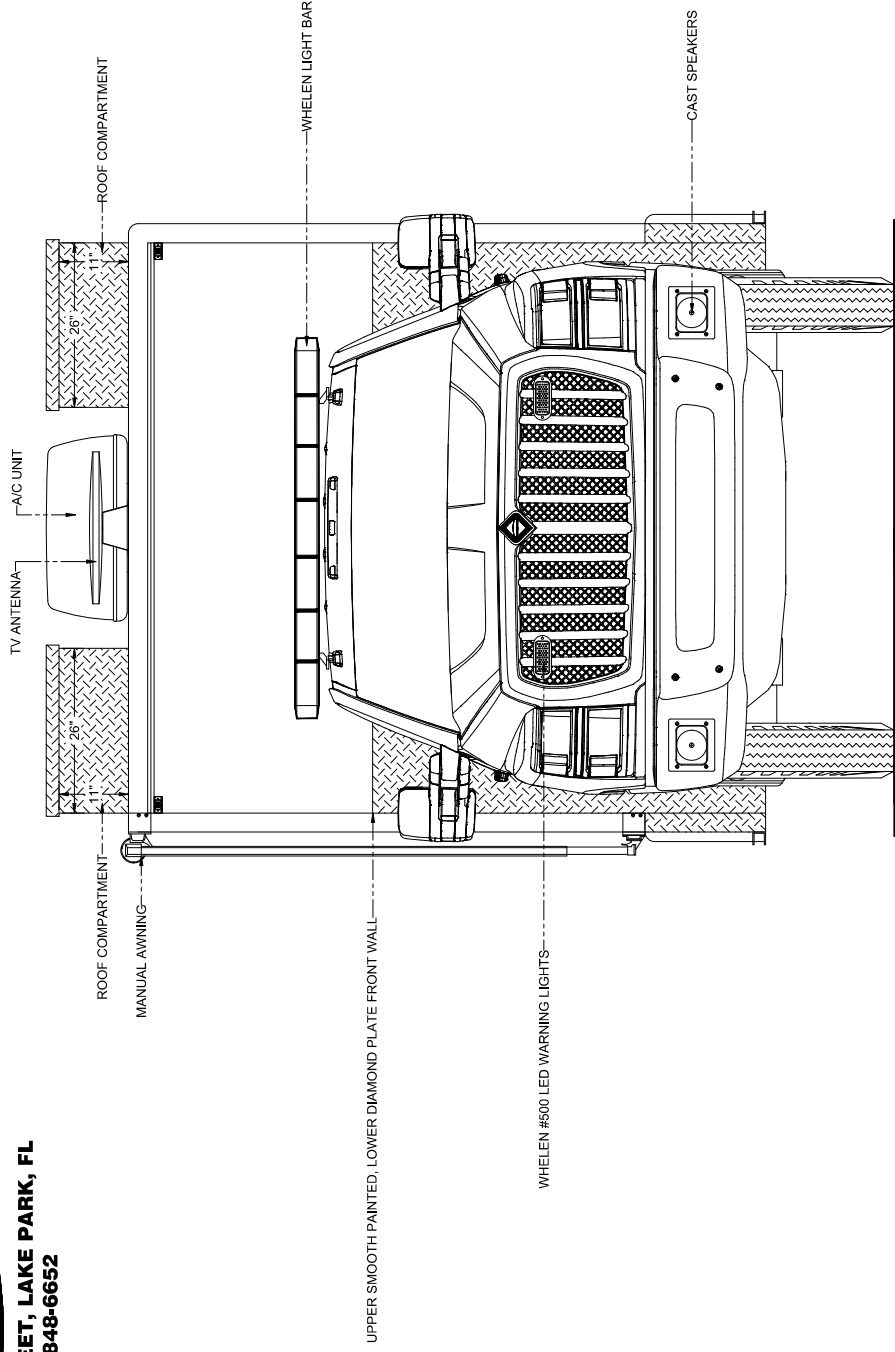

EJ DATE: 03/16/17

REVISION 1	ACS	11/14/17
REVISION 2	ALB	03/14/19
REVISION 3	NS	07/16/19
REVISION 4		
REVISION 5		

Curbside Overall

El Segundo Police Department El Segundo, California

705 13TH STREET, LAKE PARK, FL
800-848-6652