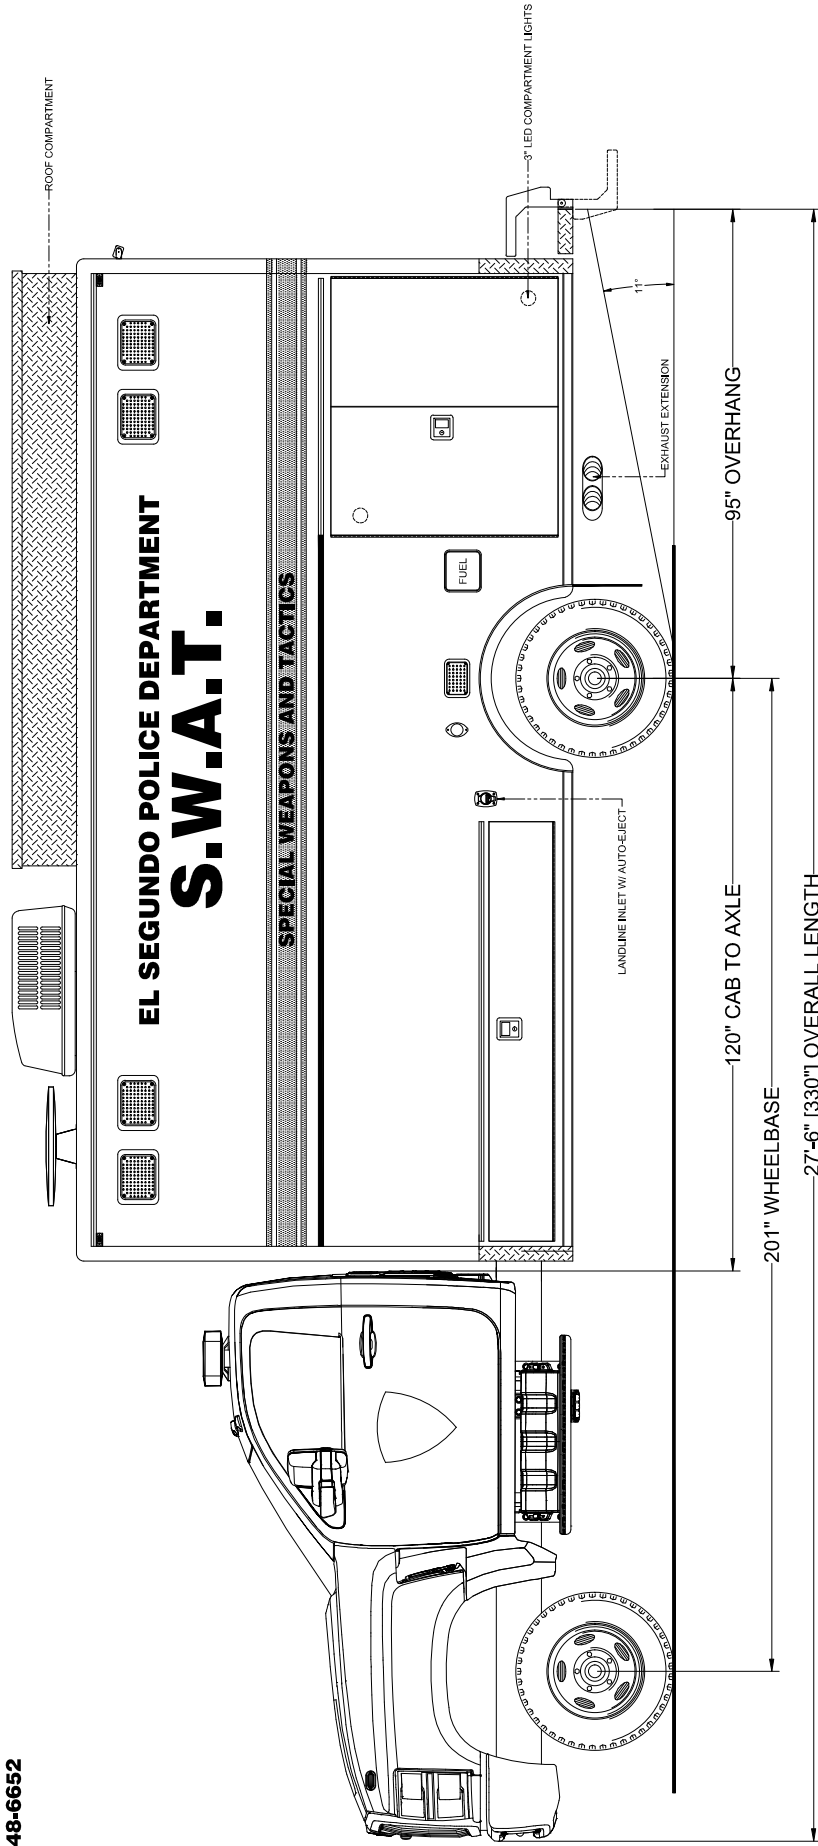

*El Segundo Police Department
El Segundo, California*

705 13TH STREET, LAKE PARK, FL
800-848-6652

DATE: 03/16/17

REVISION 1	ACS	11/14/17
REVISION 2	ALB	03/14/19
REVISION 3	NS	07/10/19
REVISION 4		
REVISION 5		

Streetside Overall