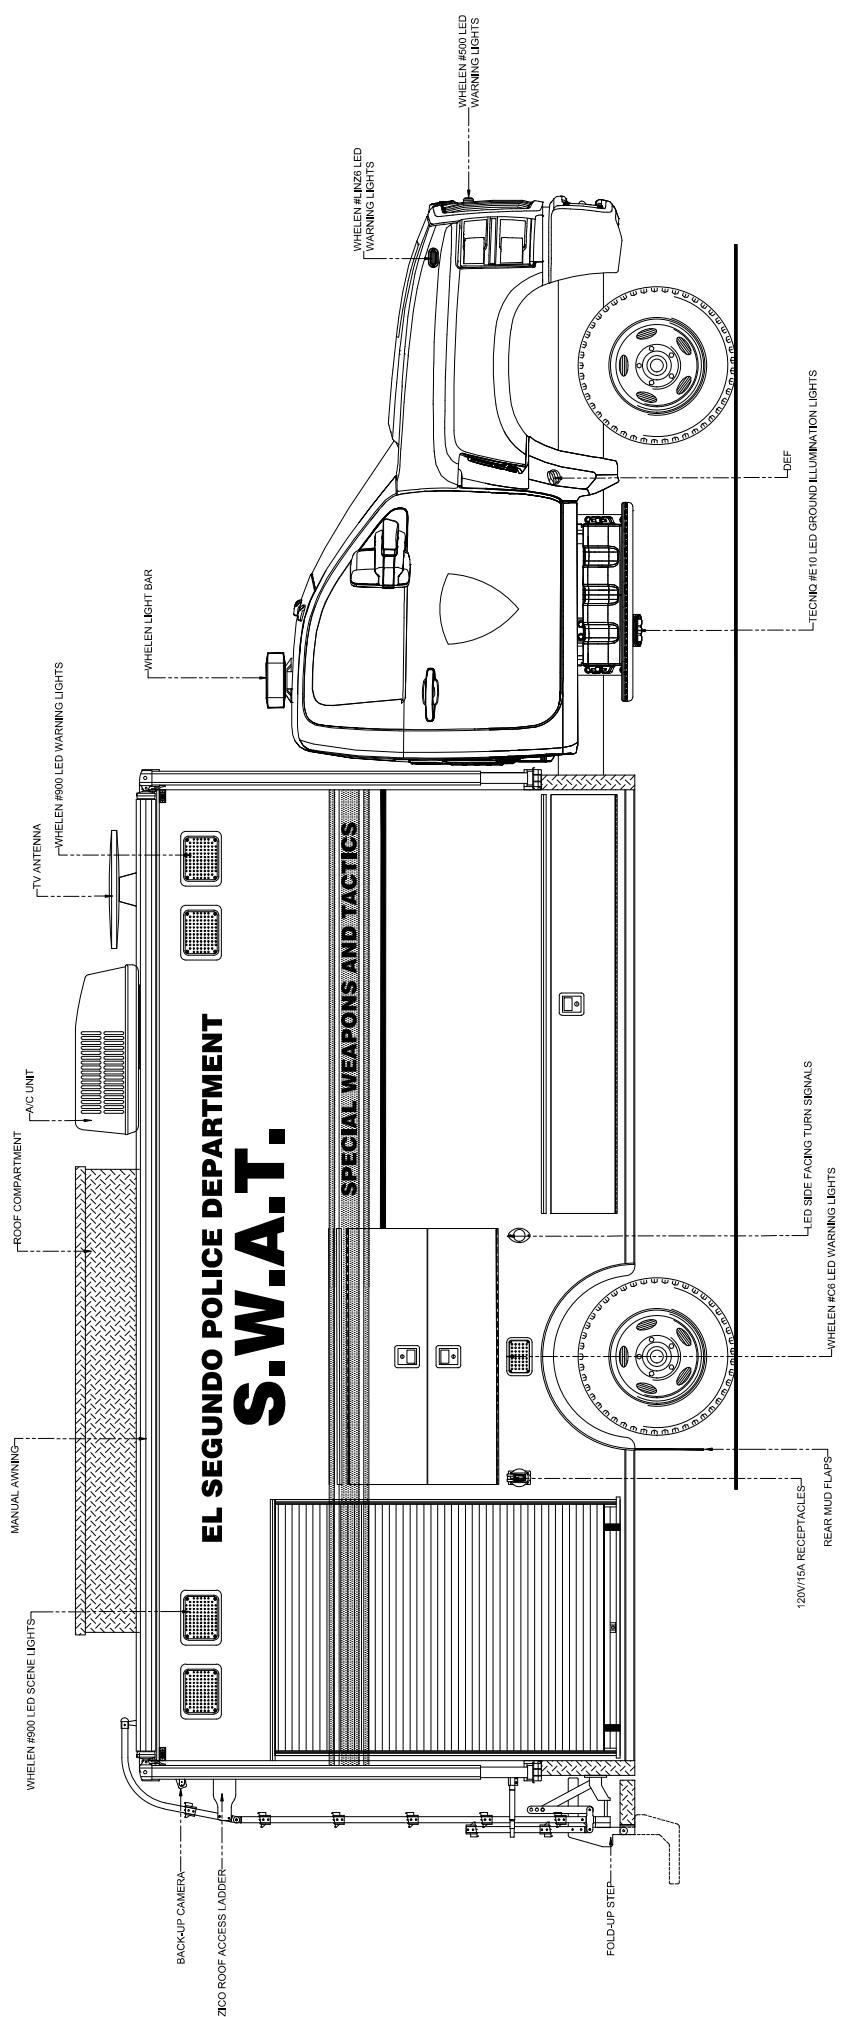

DATE: 03/16/17

REVISION 1	ACS	11/14/17
REVISION 2	ALB	03/14/19
REVISION 3	NS	07/10/19
REVISION 4		
REVISION 5		

Streetside Overall

El Segundo Police Department El Segundo, California

705 13TH STREET, LAKE PARK, FL
800-848-6652