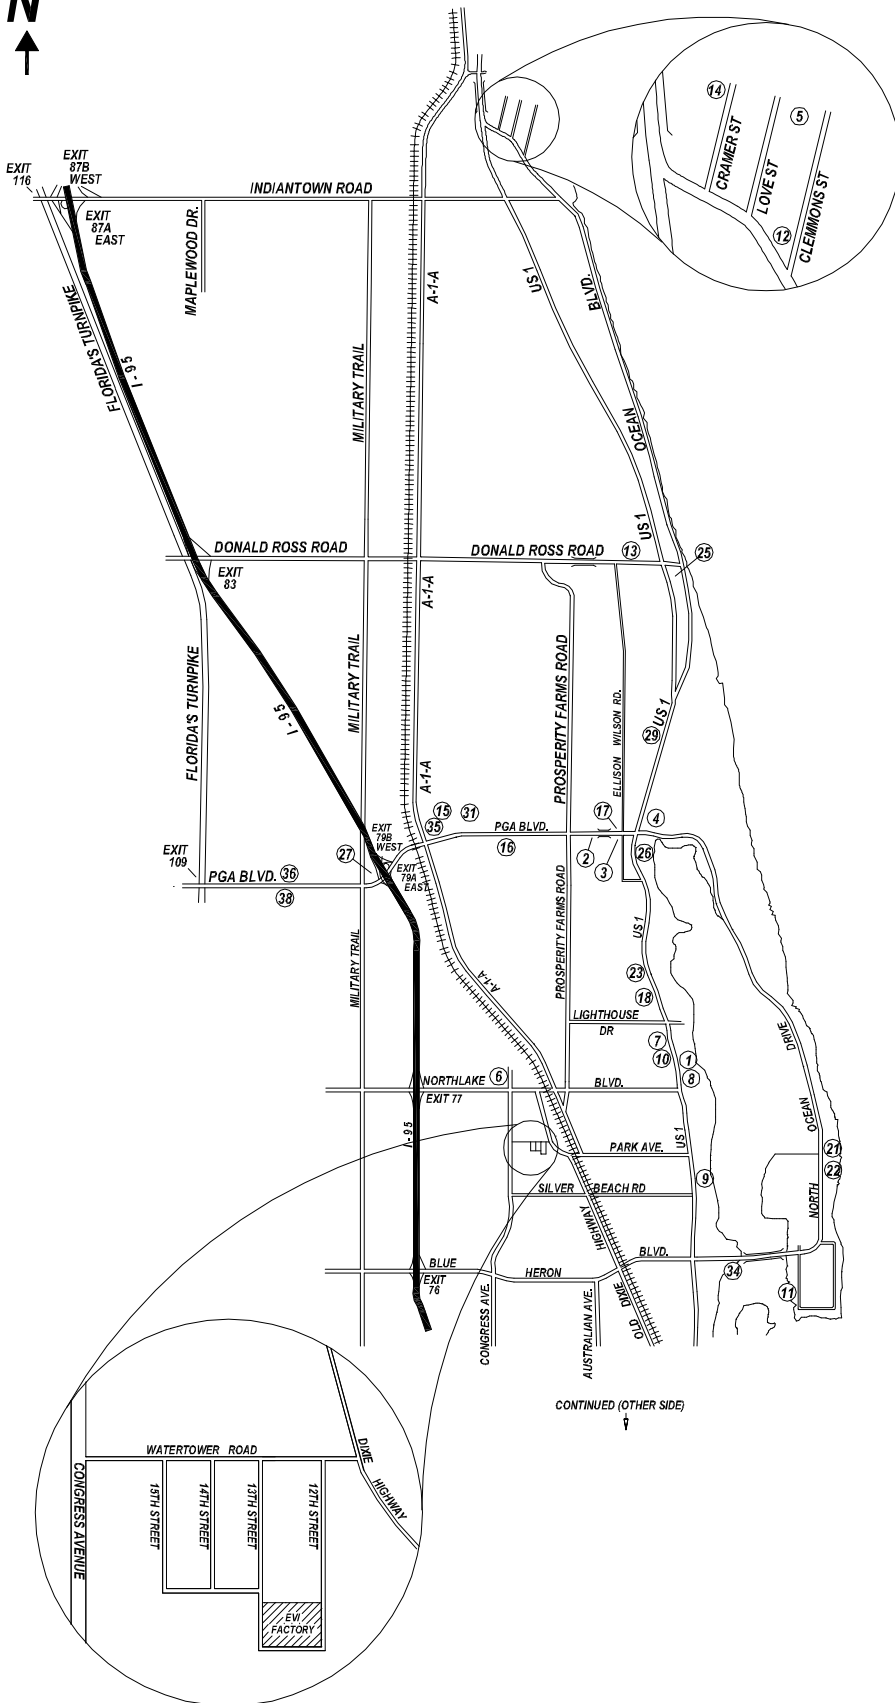

## RESTAURANTS

- ① DENNY'S - Variety
- ② WATERWAY CAFE - Seafood
- ③ PANAMA HATTIES - Seafood
- ④ DUFFY'S - Sports Bar
- ⑤ SQUARE GROUPER - Casual
- ⑥ APPLEBEE'S - Variety
- ⑦ RUTH'S CHRIS STEAKHOUSE - Fine Dining
- ⑧ INT'L HOUSE OF PANCAKES - Breakfast
- ⑨ DUNKIN DONUTS - Coffee & Breakfast
- ⑩ PARK AVE - BBQ
- ⑪ SAILFISH MARINA RESTAURANT - Seafood
- ⑫ SCHOONERS RESTAURANT - Seafood/American
- ⑬ COUNTY LINE PIZZA RESTAURANT - Italian
- ⑭ JETTY'S - Seafood
- ⑮ YARDHOUSE RESTAURANT - Variety
- ⑯ ANTHONY'S COAL FIRED PIZZA - Italian
- ⑰ SEASONS 52 - Steakhouse/Fine Dining
- ⑱ MONDO'S - Variety
- ⑲ RAINDANCER - Steakhouse
- ⑳ OKEECHOBEE STEAK HOUSE

## ATTRACTIONS

- ㉛ GARDENS MALL - Shopping
- ㉜ KENNEL CLUB - Dog & Horse Racing
- ㉝ CITY PLACE - Shopping & Dining
- ㉞ BLUE HERON FLEET - Deep Sea Fishing
- ㉟ DOWNTOWN AT THE GARDENS - Shopping & Dining
- ㊱ MIDTOWN - Shopping & Dining
- ㊲ CLEMATIS STREET - Shopping & Dining
- ㊳ PGA COMMONS - Shopping & Dining
- ㊴ -
- ㊵ -